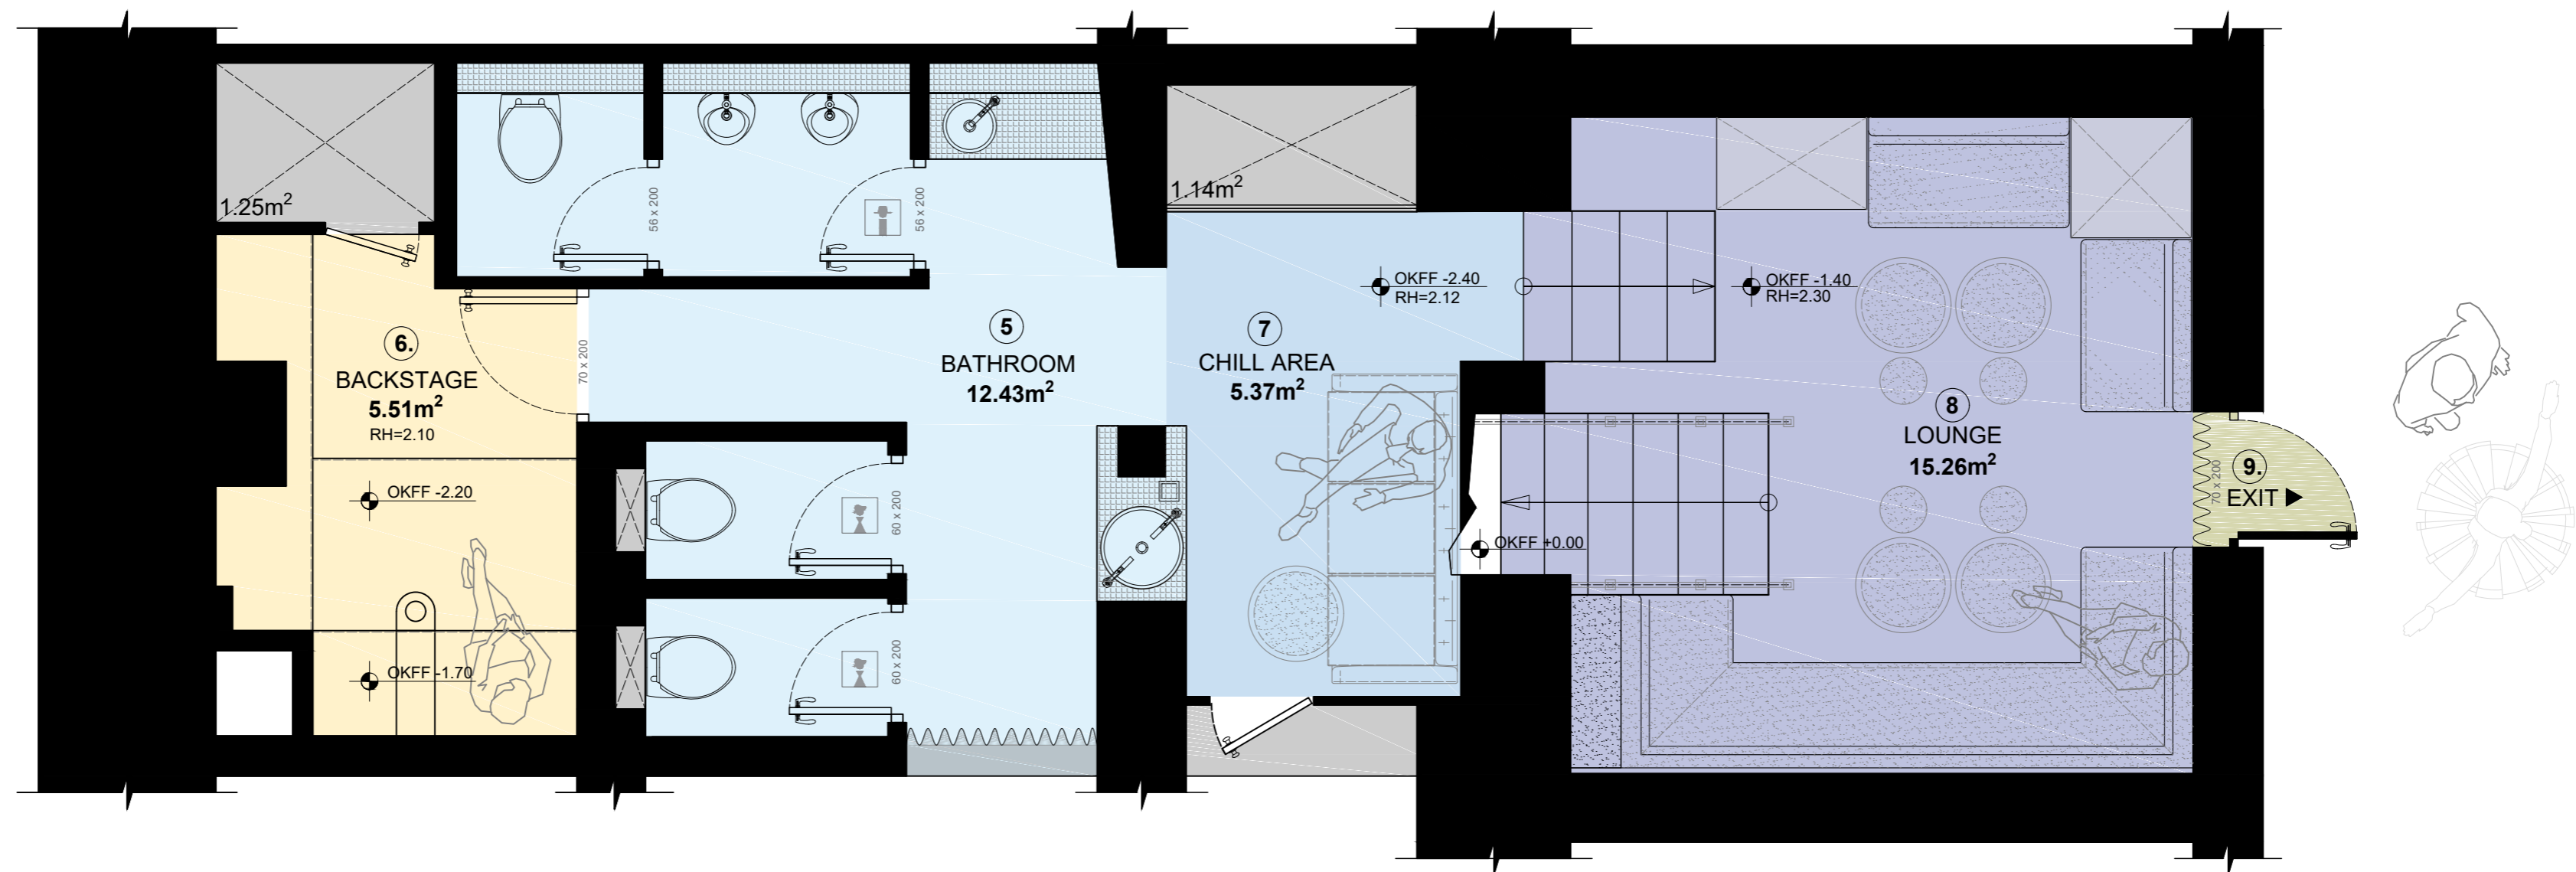

PRINZIPAL BURLESQUE BAR

PRINZIPAL GRUNDRISS UNTERGESCHOSS:

- ⑤ BATHROOM [12.43m²]
- ⑥ BACKSTAGE [5.51m²]
- ⑦ CHILL AREA [5.37m²]
- ⑧ LOUNGE [15.26m²]
- ⑨ EXIT